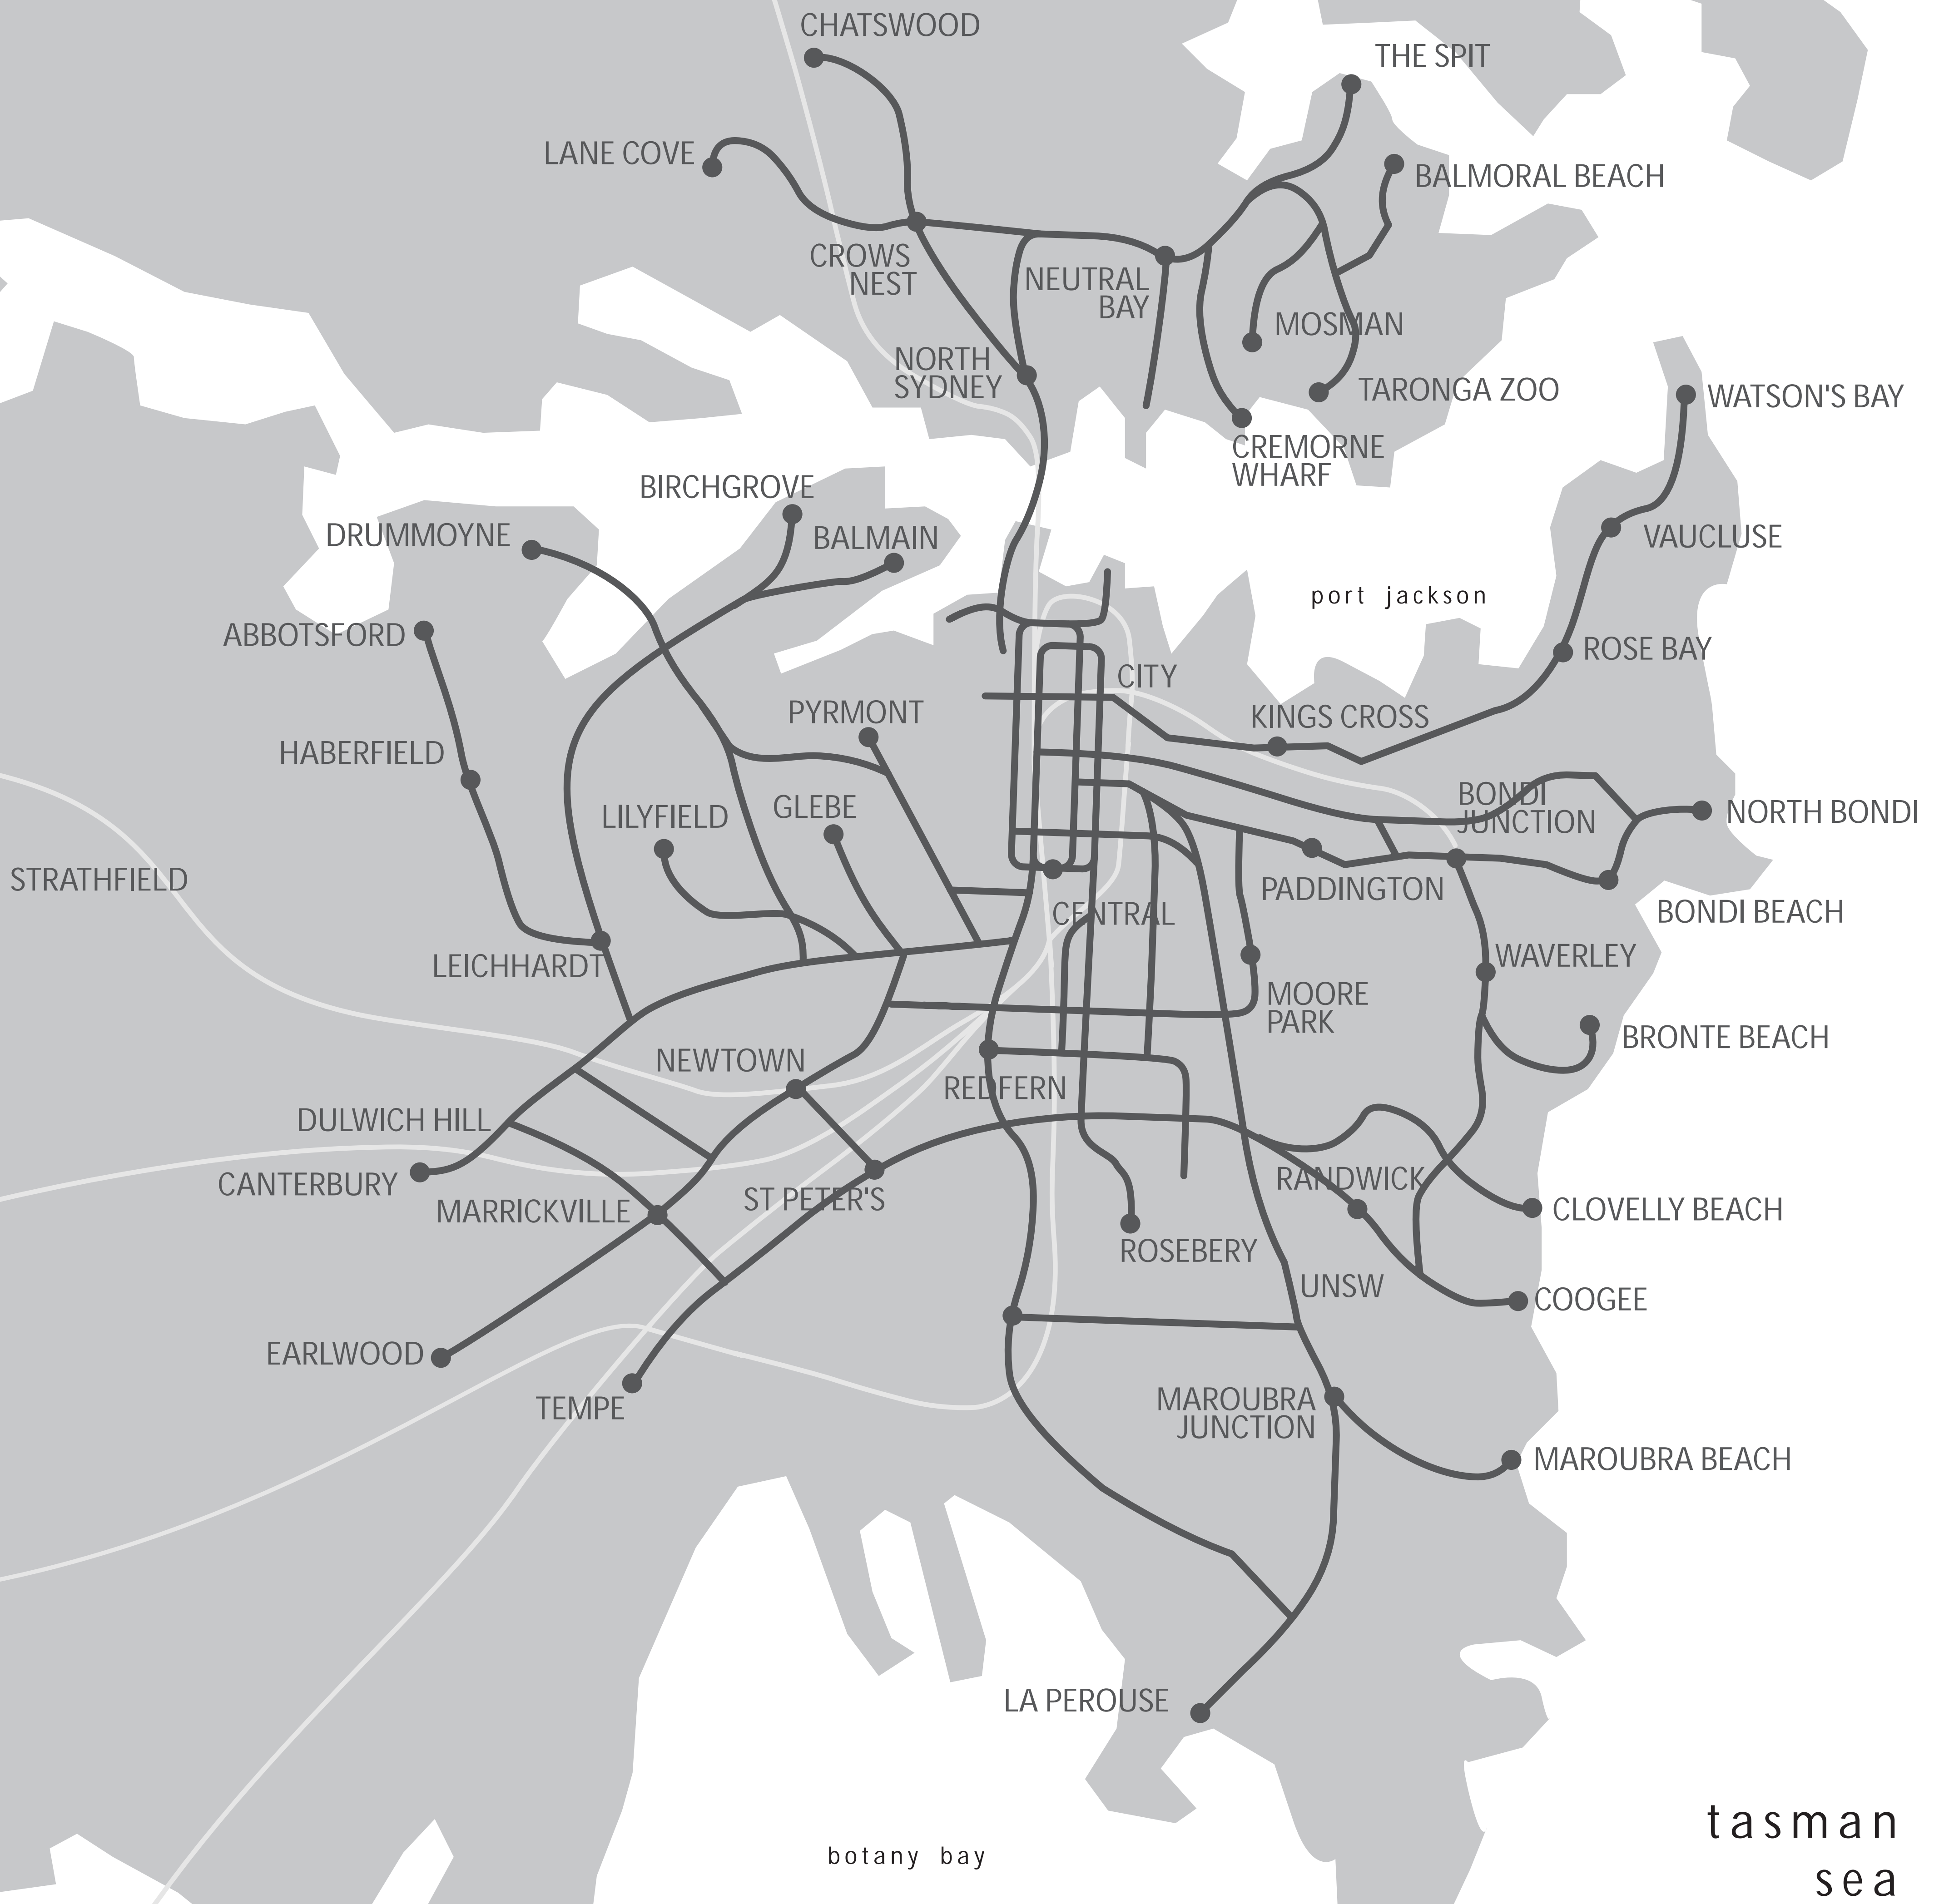

# sydney's trams

1940s

## LEGEND

- HEAVY RAIL LINE
- LIGHT RAIL (TRAM) ROUTE
- PRIMARY NODES